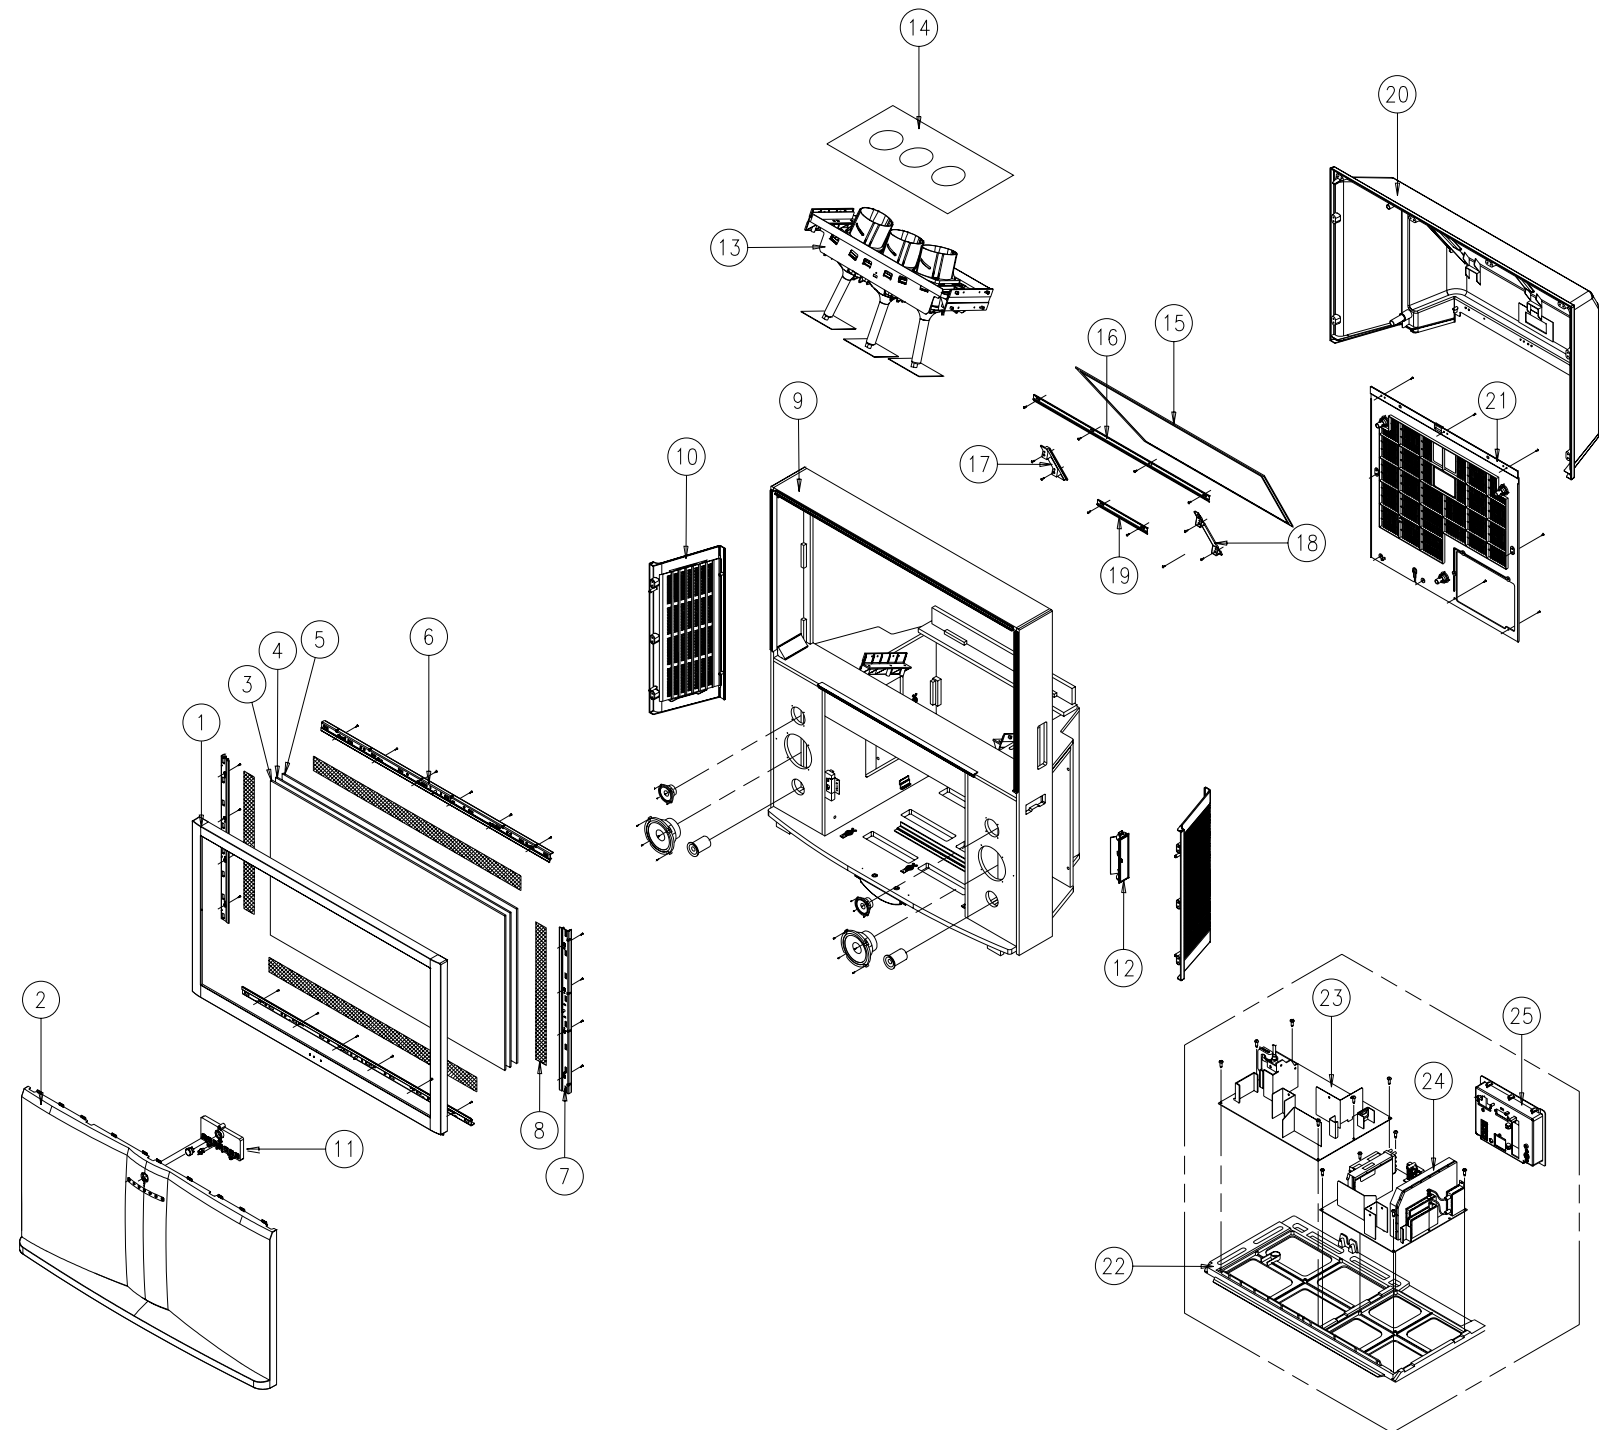

6. Exploded View & Parts List

6-1 HCN4727WX/XAA

You can search for the updated part code through ITSELF web site.

URL : <http://itself.sec.samsung.co.kr>

No	Code No	Description;Specification	Q'ty	Remark	S.N.A
1	BP96-00319A	ASSY COVER P-FRONT MASK;47W7,HIPS,HB,GRY	1	T0076	
2	BP96-00320A	ASSY COVER P-FRONT BOT;47W7,HIPS,V0,GRY,	1	T0071	
3	AA67-00136A	SUN SCREEN-AG;47W,1072*614*,T=82%,G=110	1	T0110	
4	AA67-00119B	SCREEN FRESNEL;47W,1072*614,T2	1	T0053	
5	AA67-00196A	SCREEN-TINT;47W,1070*612,T=0.7,P	1	T0056	
6	BP61-00350A	HOLDER-SCREEN TOP ASSY;HIPS,47W7,HB,BLK,	1		S.N.A
7	BP61-00352A	HOLDER-SCREEN SIDE ASSY;HIPS,47/55W7,HB,	2		S.N.A
8	AA60-00091T	SPACER-FELT;W7,L635,BLK,T0.35,W10	1	T0069	S.N.A
9	BP96-00293A	ASSY COVER P-WOOD;47W7,WOOD,SEA	1	T0324	S.N.A
10	AA64-02065E	CABINET BACK-SIDE;W3,W1,W7,HIPS,V0,GR503	2	T0125	
11	BP64-00205A	KNOB CONTROL;47W7,ABS HB,G3676,SV012P	1	T0022	S.N.A
12	AA91-00762D	ASSY-JACK,SIDE;,P54A PAL XAA,W3	1	T0014	
13	BP91-00809H	ASSY PRT;HCN4727WX/XAA,P55A	1		S.N.A
14	AA60-00072B	SPACER-COVER,DUST;43,54,62J9,SPONGE 94HF	1		S.N.A
15	AA67-00181A	MIRROR-BACK;47W3,GLASS,861*677*421,T3.0	1	T0108	
16	AA91-00751A	ASSY-BRACKER,MIRROR;,47W3	1	T0106	
17	AA61-00879A	HOLDER-MIRROR,SIDE(R);47W3,HIPS HB,BLK	1		S.N.A
18	AA61-00879B	HOLDER-MIRROR,SIDE(L);47W3,HIPS HB,BLK	1		S.N.A
19	AA61-01134A	HOLDER-MIRROR,BOT;43,54T6,HIPS HB,BLK	1		S.N.A
20	AA64-02061C	CABINET BACK-TOP;47W3,HIPS,HB,GR503	1	M0045	
21	BP64-00203B	CABINET BACK-BOT;W7,HIPS,V0,GR503	1	T0015	
22	BP91-00798D	ASSY CHASSIS;HCN4727WX/XAA,P55A	1	M0017	S.N.A
23	AA61-01127A	HOLDER-CHASSIS;COMMANDO,HIPS V0,G4309	1	T0070	S.N.A
24	BP94-00498A	ASSY PCB MAIN;HCN4727WX/XAA,P55A	1	T0073	
25	BP96-00038H	ASSY COVER P-TERMINAL,ANT;WIDE PJT,HIPS	1	T0092	